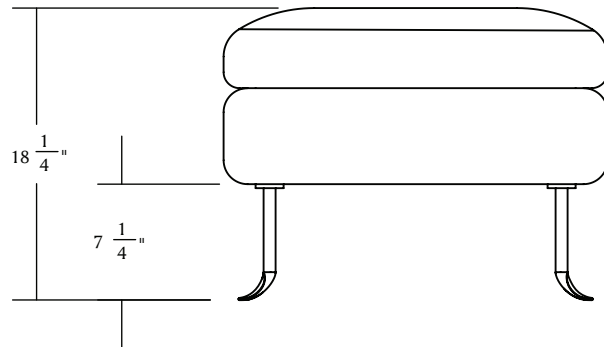

MATERIA

BANIZ

MATERIA

BANIZ

LEAD TIME:

Approx 8 weeks from fabric receipt

DIMENSIONS:

Overall Width: 24" Overall Depth: 20"

Seat Overall Height: 18 1/4"

MATERIALS:

Feet: blackened steel

Upholstery: C.O.M

YARDAGE:

3 yards; inquire regarding yardage for print

ORIGIN:

Made in New York of domestic and foreign materials