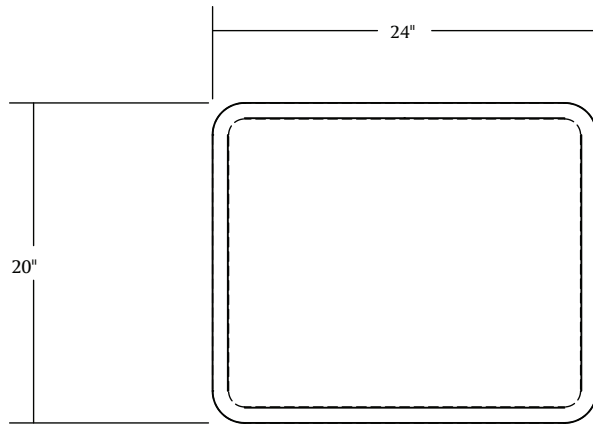

MATERIA

BANIZ

MATERIA

BANIZ

LEAD TIME:

Approx 8 weeks from fabric receipt

DIMENSIONS:

Overall Width: 24" Overall Depth: 20"

Seat Overall Height: 18 1/4"

MATERIALS:

Feet: blackened steel

Upholstery: C.O.M

YARDAGE:

3 yards; inquire regarding yardage for print

ORIGIN:

Made in New York of domestic and foreign materials