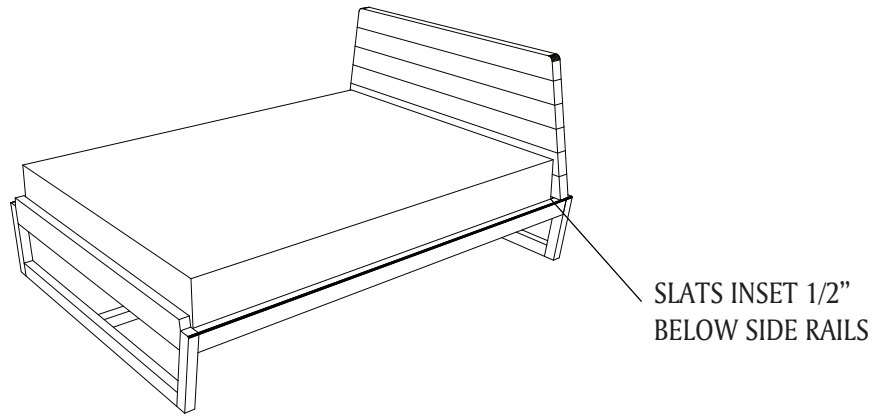

MATERIA

BOERUM

MATERIA

PERSPECTIVE

SIDE

FRONT

REAR

BOERUM

LEAD TIME:

Approx 12-16 weeks

DIMENSIONS:

King: 86"l x 81"w x 36"h

Queen: 86"l x 65"w x 36"h (shown)

Double: 80"l x 59"w x 36"h

Twin: 80"l x 44"w x 36"h

MATERIALS: