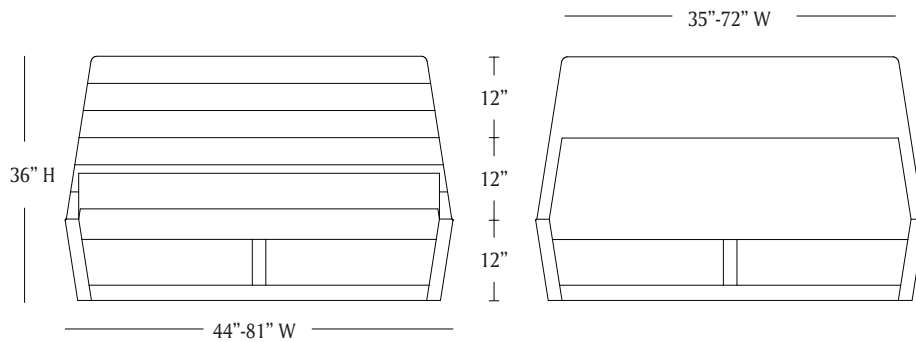

MATERIA

BOERUM

MATERIA

PERSPECTIVE

SIDE

FRONT

REAR

BOERUM

LEAD TIME:

Approx 12-16 weeks

DIMENSIONS:

King: 86"l x 81"w x 36"h

Queen: 86"l x 65"w x 36"h (shown)

Double: 80"l x 59"w x 36"h

Twin: 80"l x 44"w x 36"h

MATERIALS: