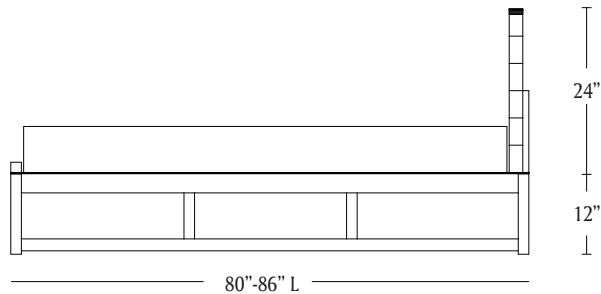

MATERIA

BOERUM

MATERIA

PERSPECTIVE

SIDE

FRONT

REAR

BOERUM

LEAD TIME:

Approx 12-16 weeks

DIMENSIONS:

King: 86"l x 81"w x 36"h

Queen: 86"l x 65"w x 36"h (shown)

Double: 80"l x 59"w x 36"h

Twin: 80"l x 44"w x 36"h

MATERIALS: