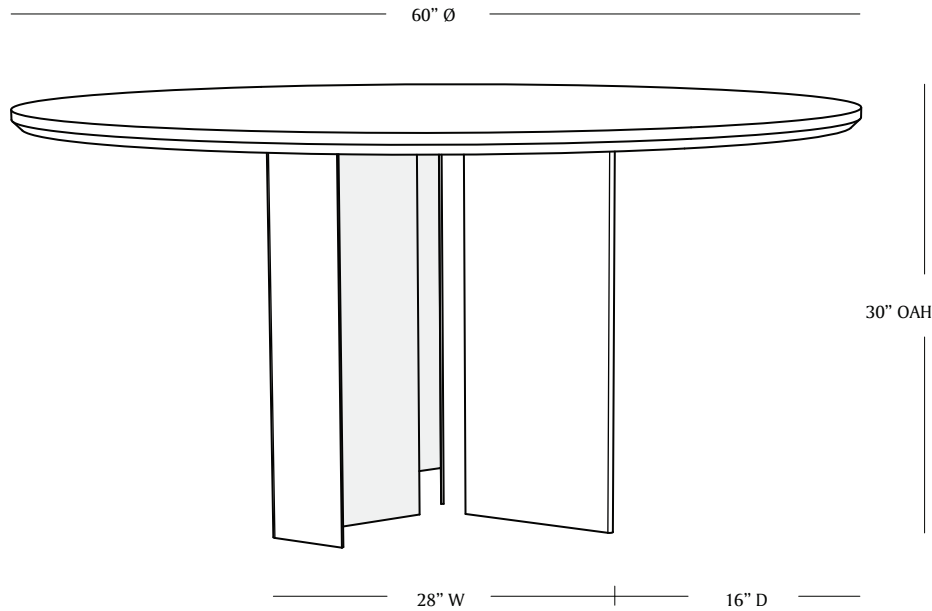

# MATERIA

ECLIPSE III

# MATERIA

VIEW I

VIEW II

## ECLIPSE III

**LEAD TIME:**

Approx 12 - 16 weeks

**DIMENSIONS:**

42" dia x 30"h x 28" dia base

48" dia x 30"h x 28" dia base

60" dia x 30"h x 28" dia base

72" dia x 30"h x 28" dia base