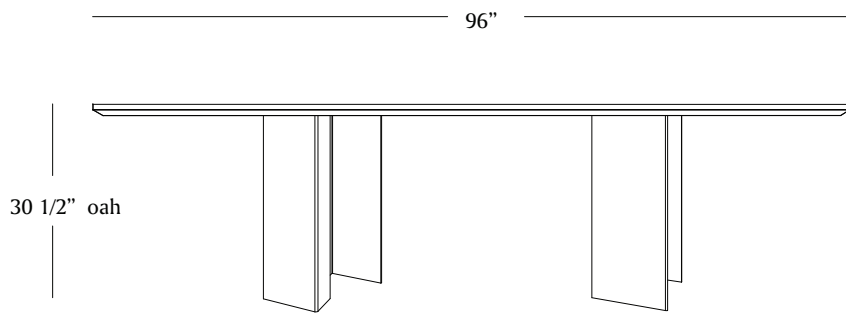

MATERIA

ECLIPSE IV

MATERIA

FRONT

SIDE

PERSPECTIVE

TOP w/base

ECLIPSE IV

LEAD TIME:

Approx 12-16 weeks

DIMENSIONS:

96"l x 42"w x 30" h

MATERIALS:

Top: arabescato corchia marble, carrara marble, oxidized black walnut, black walnut, ebonized oak, thunderwash ash

Base: blackened steel, matte powder coat, beetroot powdercoat