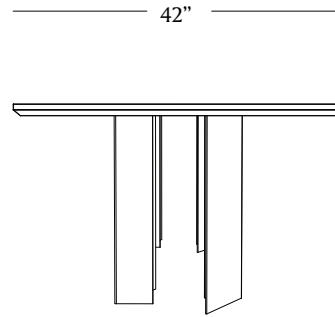

MATERIA

ECLIPSE IV

MATERIA

FRONT

SIDE

PERSPECTIVE

TOP w/base

ECLIPSE IV

LEAD TIME:

Approx 12-16 weeks

DIMENSIONS:

96"l x 42"w x 30" h

MATERIALS:

Top: arabescato corchia marble, carrara marble, oxidized black walnut, black walnut, ebonized oak, thunderwash ash

Base: blackened steel, matte powder coat, beetroot powdercoat