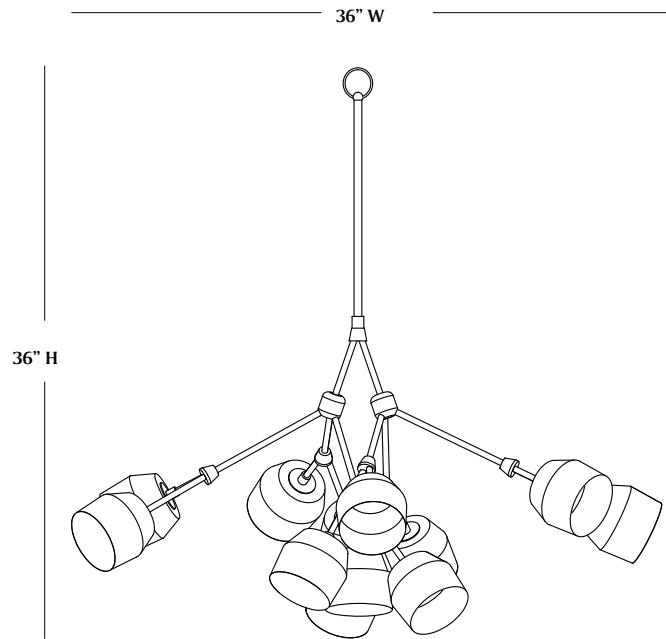

MATERIA

FORCHETTE 12 CHANDELIER

MATERIA

FORCHETTE 12 CHANDELIER

FRONT

SIDE

TOP

LEAD TIME:

Approx 12 weeks

LAMPING:

12x Materia G35 120V dimmable LED bulbs
120V; 240V available by custom order

DIMENSIONS:

Chandelier: 36" w x 28" d x 36" h
36" brass drop chain included (total height 72")
Canopy: 5" dia x .5" h