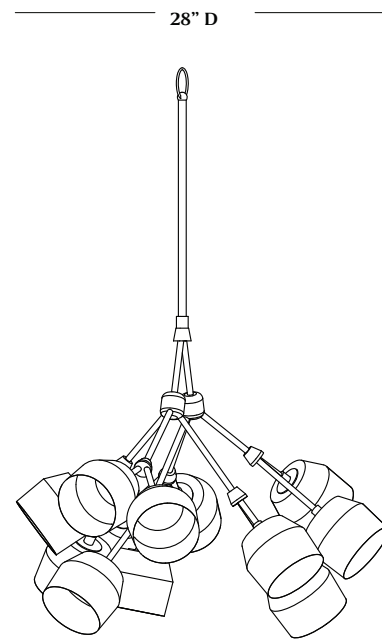

MATERIA

FORCHETTE 12 CHANDELIER

MATERIA

FORCHETTE 12 CHANDELIER

FRONT

SIDE

TOP

LEAD TIME:

Approx 12 weeks

LAMPING:

12x Materia G35 120V dimmable LED bulbs
120V; 240V available by custom order

DIMENSIONS:

Chandelier: 36" w x 28" d x 36" h
36" brass drop chain included (total height 72")
Canopy: 5" dia x .5" h