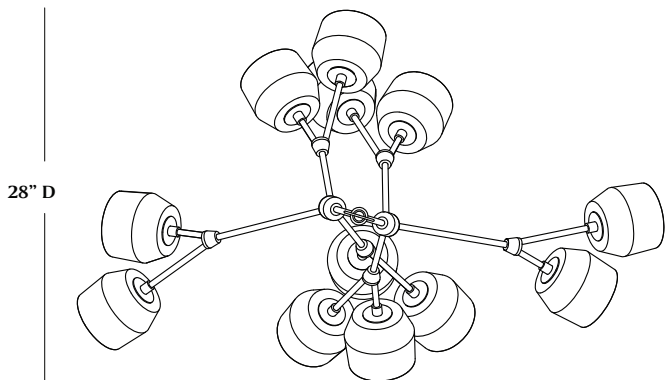

MATERIA

FORCHETTE 12 CHANDELIER

MATERIA

FORCHETTE 12 CHANDELIER

FRONT

SIDE

TOP

LEAD TIME:

Approx 12 weeks

LAMPING:

12x Materia G35 120V dimmable LED bulbs
120V; 240V available by custom order

DIMENSIONS:

Chandelier: 36" w x 28" d x 36" h
36" brass drop chain included (total height 72")
Canopy: 5" dia x .5" h