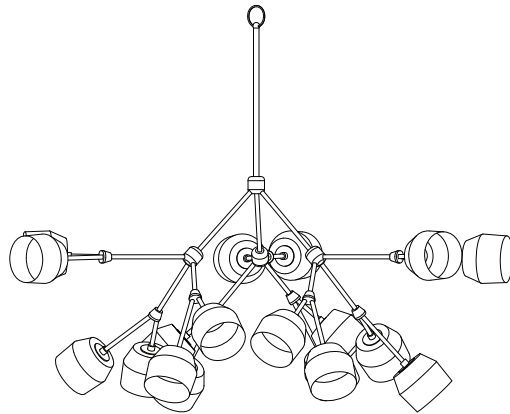

MATERIA

FORCHETTE 18 CHANDELIER

MATERIA

46" W

42" D

37" H

FRONT

SIDE

46" D

TOP

FORCHETTE 18 CHANDELIER

LEAD TIME:
Approx 12 weeks

LAMPING:
18x Materia G35 120V dimmable LED bulbs
120V; 240V available by custom order

DIMENSIONS:
Chandelier: 46"w x 42"d x 37"h
36" brass drop chain included (total height 73")
Canopy: 5" dia x .5"h