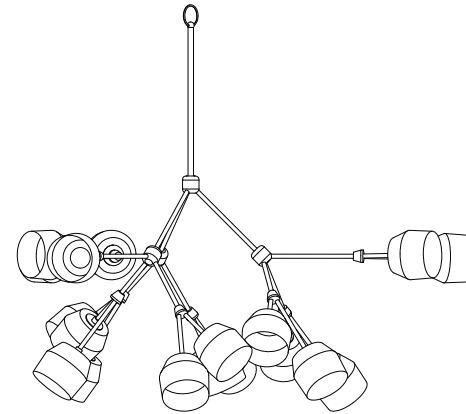

MATERIA

FORCHETTE 18 CHANDELIER

MATERIA

46" W

42" D

37" H

FRONT

SIDE

46" D

TOP

FORCHETTE 18 CHANDELIER

LEAD TIME:
Approx 12 weeks

LAMPING:
18x Materia G35 120V dimmable LED bulbs
120V; 240V available by custom order

DIMENSIONS:
Chandelier: 46"w x 42"d x 37"h
36" brass drop chain included (total height 73")
Canopy: 5" dia x .5"h