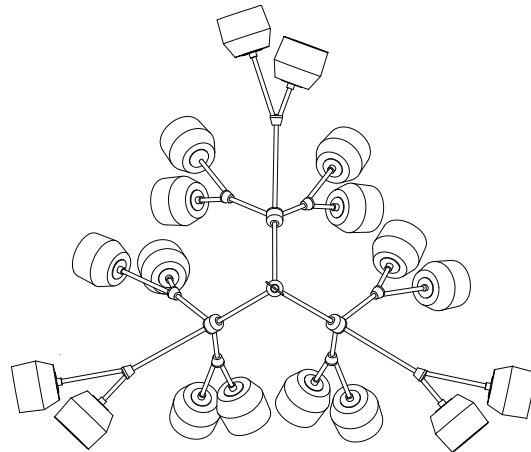

MATERIA

FORCHETTE 18 CHANDELIER

MATERIA

46" W

42" D

37" H

FRONT

SIDE

46" D

TOP

FORCHETTE 18 CHANDELIER

LEAD TIME:
Approx 12 weeks

LAMPING:
18x Materia G35 120V dimmable LED bulbs
120V; 240V available by custom order

DIMENSIONS:
Chandelier: 46"w x 42"d x 37"h
36" brass drop chain included (total height 73")
Canopy: 5" dia x .5"h