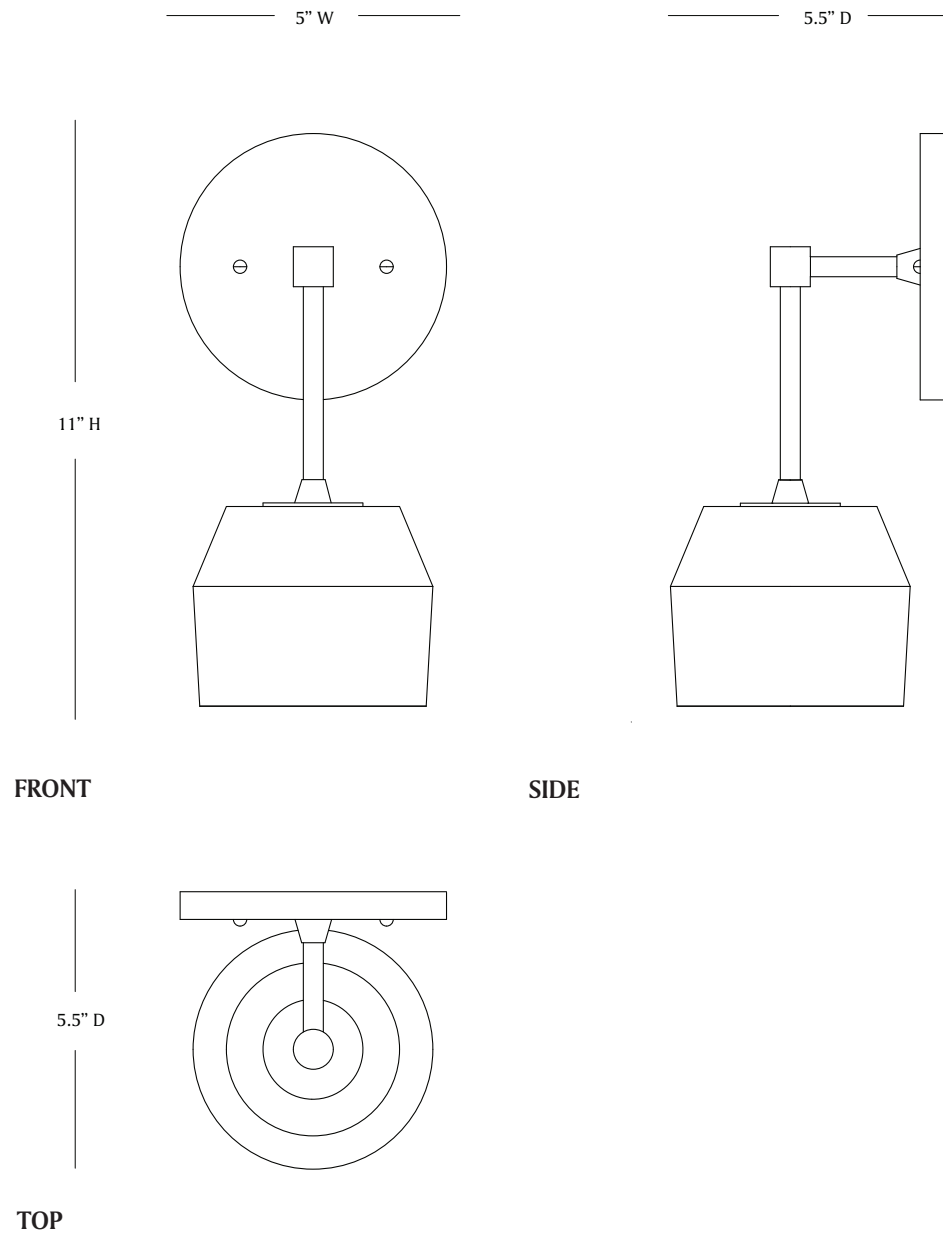

MATERIA

FORCHETTE SCONCE I

MATERIA

FORCHETTE SCONCE I

LEAD TIME:

Approx 12 weeks

LAMPING:

1x Materia G35 120V dimmable LED bulbs
120V; 240V available by custom order

DIMENSIONS:

Sconce: 5.5" d x 5" w x 11" h
Canopy: 5" dia x .5" h

FINISHES:

Glass Shades: Matte White Handblown
Porcelain Shades: Natural or Graphite
Brass Shades: Aged Brass, Aged Silver, Blackened Brass, Un-Lacquered Brass, Blackened Brass ext. / Un-Lacquered Brass int.
Brass Body: Aged Brass, Aged Silver, Blackened Brass, Un-Lacquered Brass