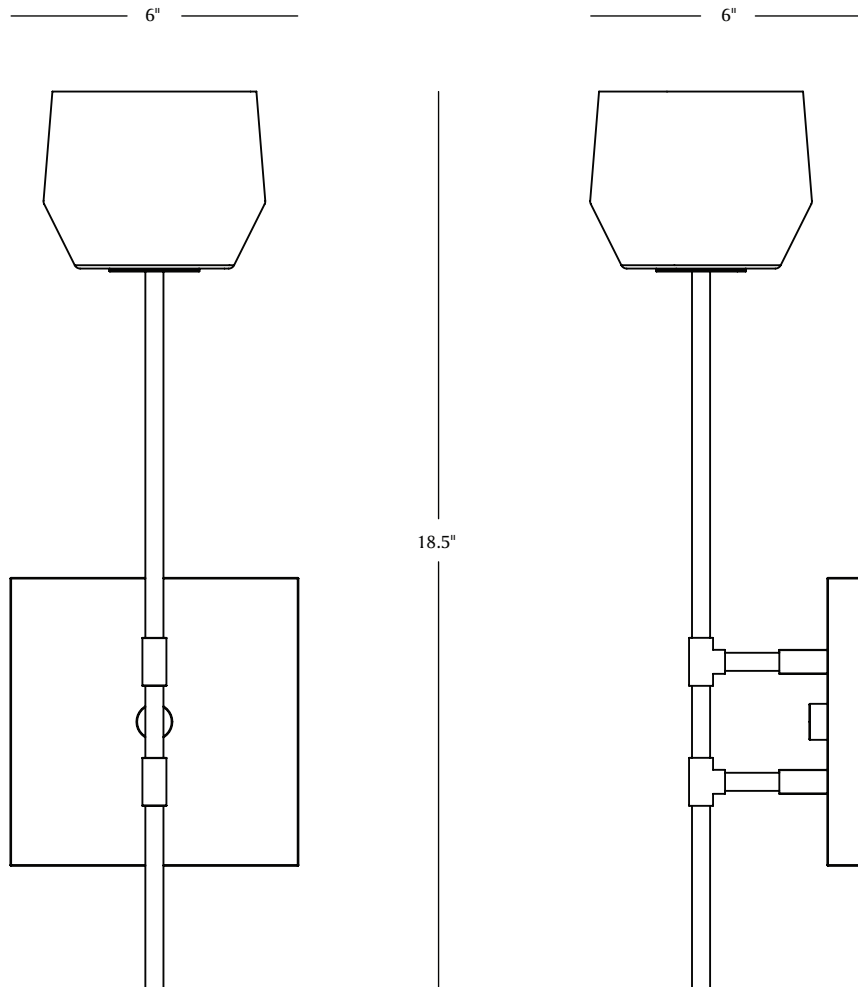

MATERIA

FORCHETTE TORCH

MATERIA

FORCHETTE TORCH SCONCE

LEAD TIME:

Approx 12 weeks

LAMPING:

1x Materia G35 120V dimmable LED bulbs
120V; 240V available by custom order

DIMENSIONS:

Sconce: 18.5" h x 6" w x 6" h
Canopy: 6" w x 6" d x .75" d solid marble

FINISHES:

Glass Shades: Matte White Handblown
Porcelain Shades: Natural or Graphite
Brass Shades: Aged Brass, Aged Silver, Blackened Brass, Un-Lacquered
Brass, Blackened Brass ext. / Un-Lacquered Brass int.