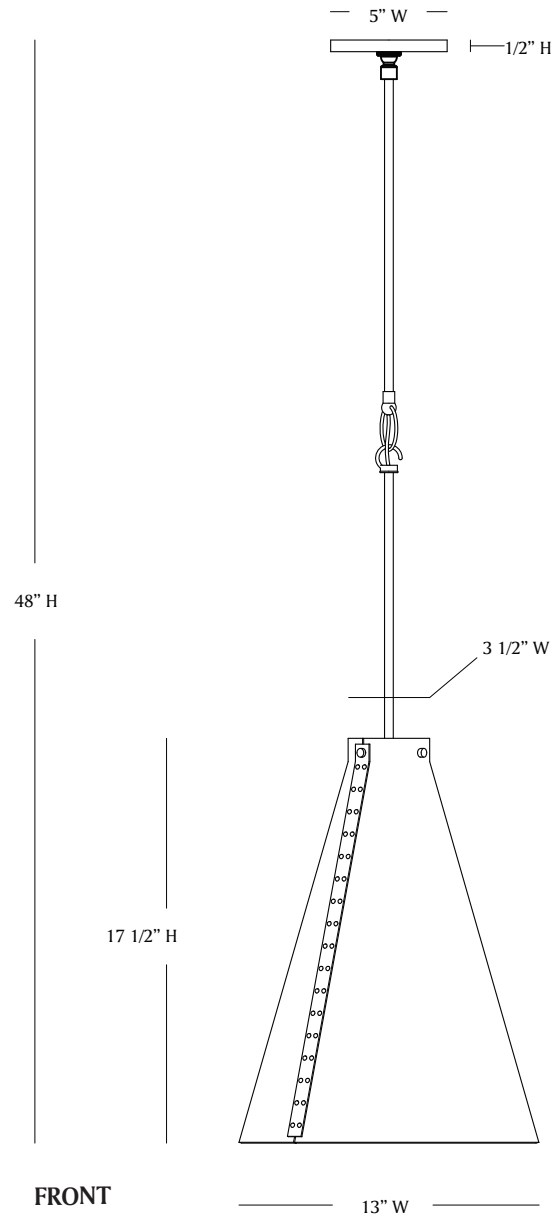

MATERIA

FULCRUM PENDANT L

LEAD TIME:

Approx 12 weeks

LAMPING:

Calfskin shade: 1 x e26 standard base 40w max bulb

Parchment shade: 1x g30 e26 base 6w (60 watt equivalent)

2700k dimmable led only

(not included)

120V; 240V available by custom order

DIMENSIONS:

Pendant: standard 48" oah, min oah 20"

Shade: 13" base w x 17 1/2"h x 3 1/2" top w

Canopy: 5" dia x 1/2"d

FINISHES:

Leather: black, cognac, ivory

Parchment: natural goatskin

Brass: aged brass, aged silver, blackened brass, un-lacquered brass

CUSTOMIZATIONS AVAILABLE UPON REQUEST

UL LISTED