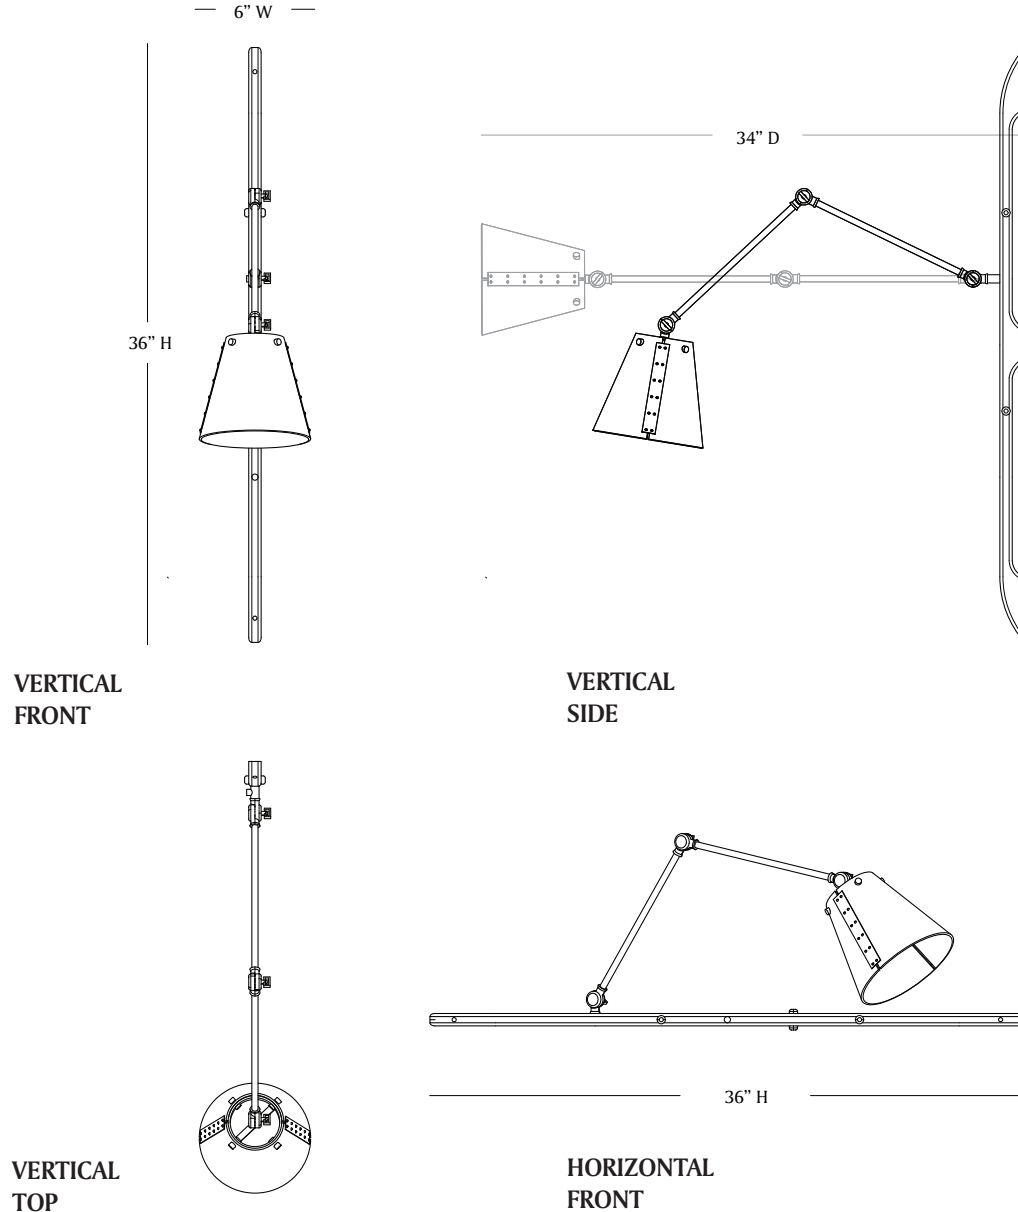

# MATERIA

L'ARC 36"

## L'ARC 36" SCONCE

**LEAD TIME:**  
Approx 12 weeks

**LAMPING:**  
1x Materia G35 120V dimmable LED bulb  
120V; 240V available by custom order

**DIMENSIONS:**  
Lamp: 32"l x 6"d  
Shade: 6" x 6"  
Armature: 36"l x 1.5"d x 3/4"w