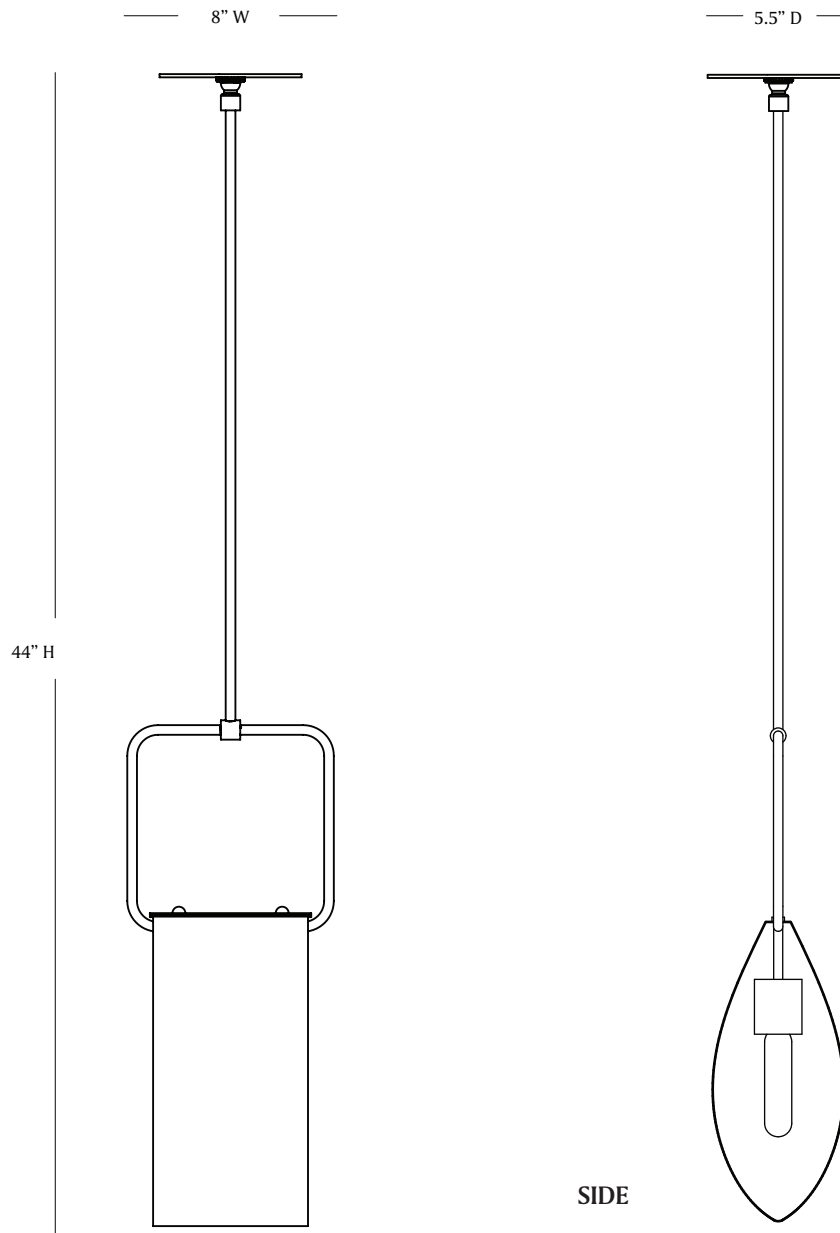

MATERIA

LOOP I

MATERIA

LOOP I PENDANT

LEAD TIME:

Approx 12 weeks

LAMPING:

1x Materia G35 120V dimmable LED bulb
120V; 240V available by custom order

DIMENSIONS:

Pendant: 5"d x 8"w x 44"h
Canopy: 5.5"w x 1/8"d

FINISHES:

Shade: natural goatskin parchment
Aged brass, aged silver, blackened brass,
Un-lacquered brass

CUSTOMIZATIONS AVAILABLE UPON REQUEST

UL LISTED