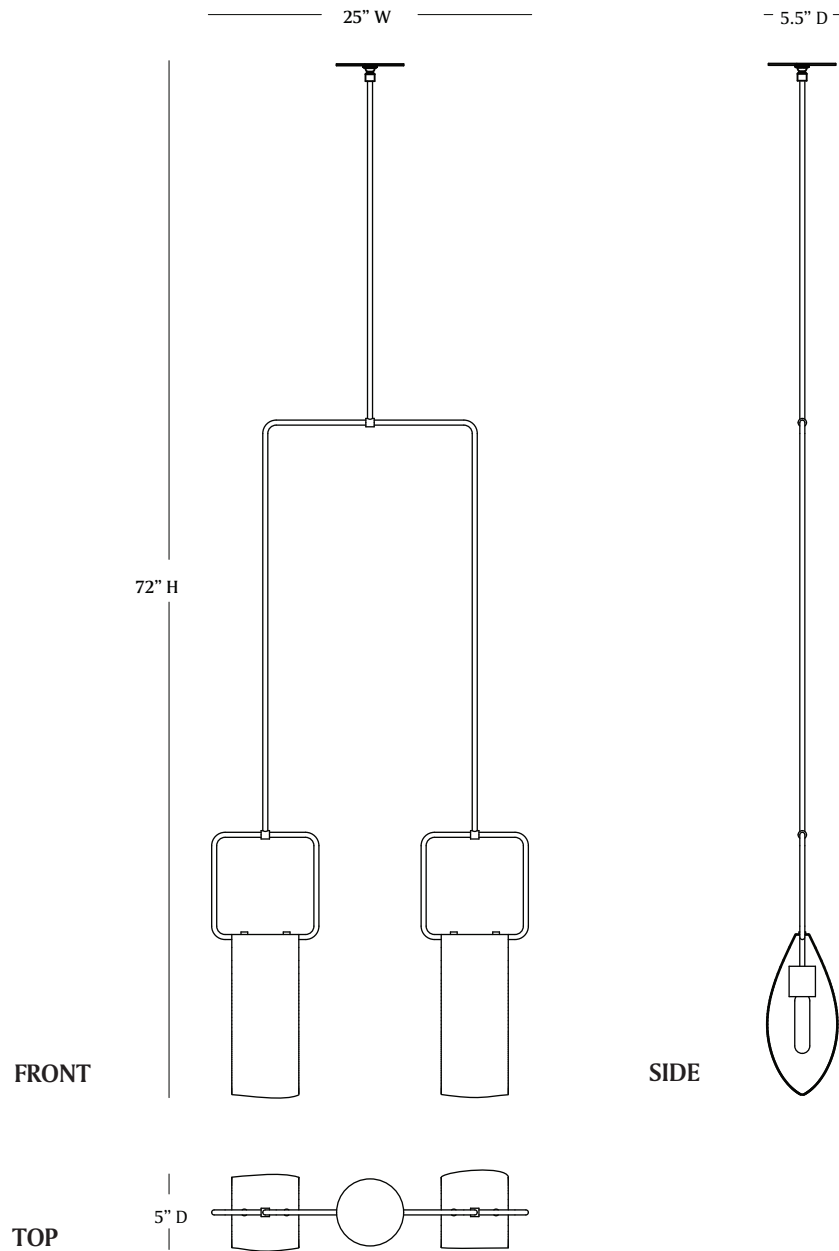

MATERIA

LOOP II CHANDELIER

LEAD TIME:

Approx 12 weeks

LAMPING:

2x Materia G35 120V dimmable LED bulb
120V; 240V available by custom order

DIMENSIONS:

Chandelier: 6" d x 25" w x 72" h
Canopy: 5" dia x 1/8" d

FINISHES:

Shade: natural goatskin parchment
Aged brass, aged silver, blackened brass,
Un-lacquered brass

CUSTOMIZATIONS AVAILABLE UPON REQUEST

UL LISTED