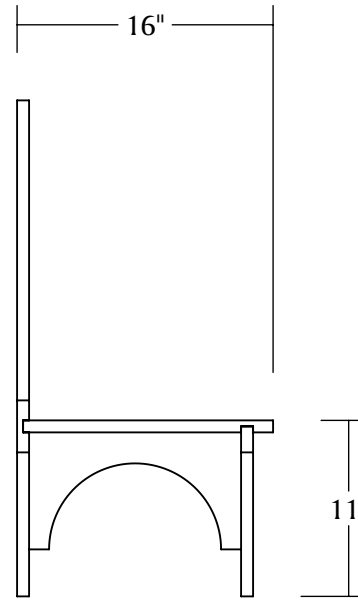

MATERIA

MANU

MATERIA

FRONT

SIDE

ISO

MANU

LEAD TIME:
Approx 16-20 weeks

DIMENSIONS:
Overall Width: 11" Overall Depth: 16"
Seat Overall Height: 11" Overall Height: 31"

MATERIALS:
Black Walnut, Oxidized Black Walnut,
Thunderwash Ash

ORIGIN:
Made in Upstate New York of domestic and foreign materials