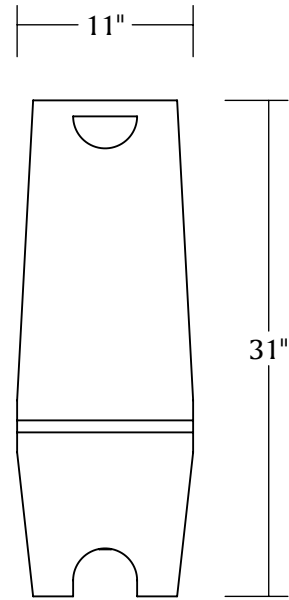

MATERIA

MANU

MATERIA

FRONT

SIDE

ISO

MANU

LEAD TIME:
Approx 16-20 weeks

DIMENSIONS:
Overall Width: 11" Overall Depth: 16"
Seat Overall Height: 11" Overall Height: 31"

MATERIALS:
Black Walnut, Oxidized Black Walnut,
Thunderwash Ash

ORIGIN:
Made in Upstate New York of domestic and foreign materials