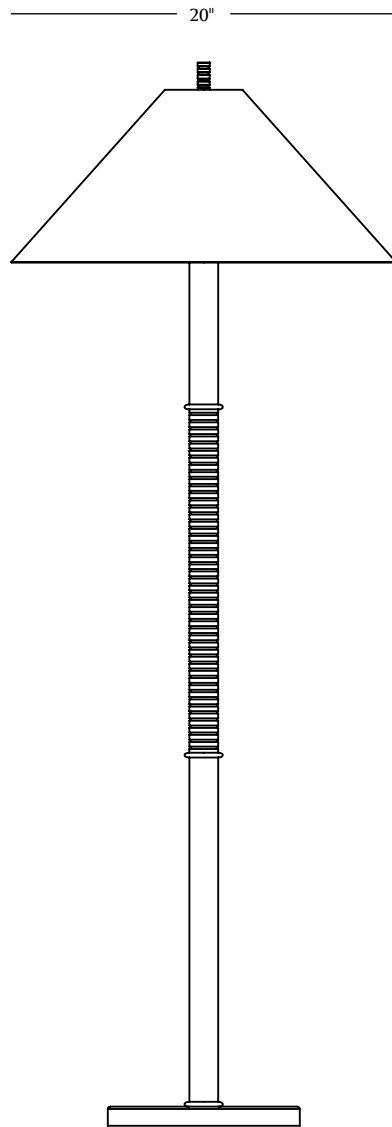

MATERIA

PLATEAU I.F

MATERIA

FRONT

— \varnothing 10" —

SIDE

PLATEAU I.F

PLATEAU, at once inspired by antique marine implements and the layered sedimentary landscape of the New England coastline, deftly plays with the proportions of grounded, striated brass columns and visually weightless occasional trays poised to harbor a cocktail or an afternoon read.

1x A19 E26 Base 11w (75w Equivalent) 2700k Dimmable Led

DIMENSIONS:

Shade: 20" Dia x 8.5" h

Base: 10" Dia x 1" h

Lamp: 55 3/8" OAH

FINISHES

Brass Body: Aged Brass, Aged Silver
Blackened Brass, Un-Lacquered Brass,
Un-Lacquered Brass / Bum (*spindles only*)