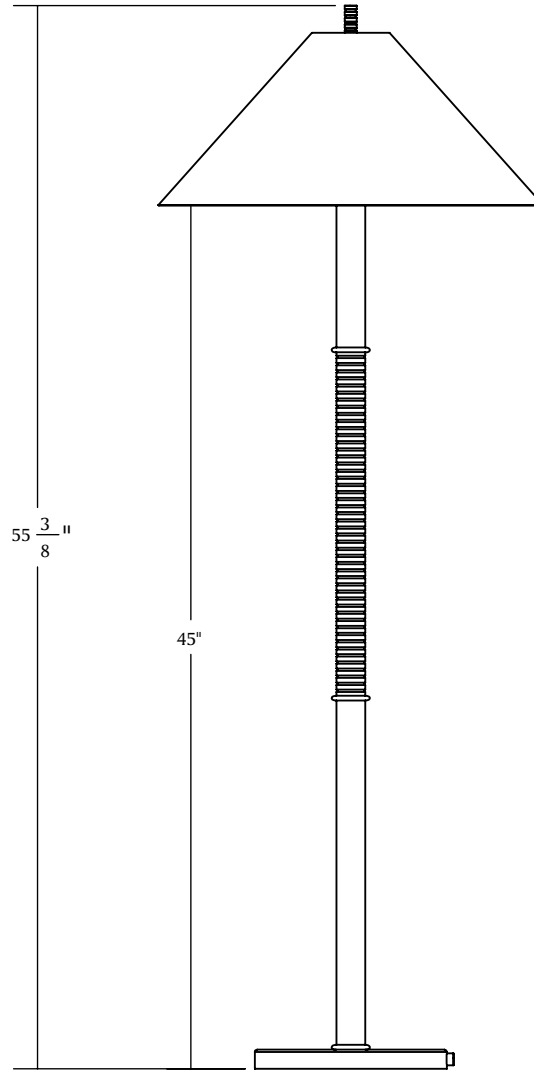

MATERIA

PLATEAU I.F

MATERIA

FRONT

— \varnothing 10" —

SIDE

PLATEAU I.F

PLATEAU, at once inspired by antique marine implements and the layered sedimentary landscape of the New England coastline, deftly plays with the proportions of grounded, striated brass columns and visually weightless occasional trays poised to harbor a cocktail or an afternoon read.

1x A19 E26 Base 11w (75w Equivalent) 2700k Dimmable Led

DIMENSIONS:

Shade: 20" Dia x 8.5" h

Base: 10" Dia x 1" h

Lamp: 55 3/8" OAH

FINISHES

Brass Body: Aged Brass, Aged Silver
Blackened Brass, Un-Lacquered Brass,
Un-Lacquered Brass / Bum (*spindles only*)