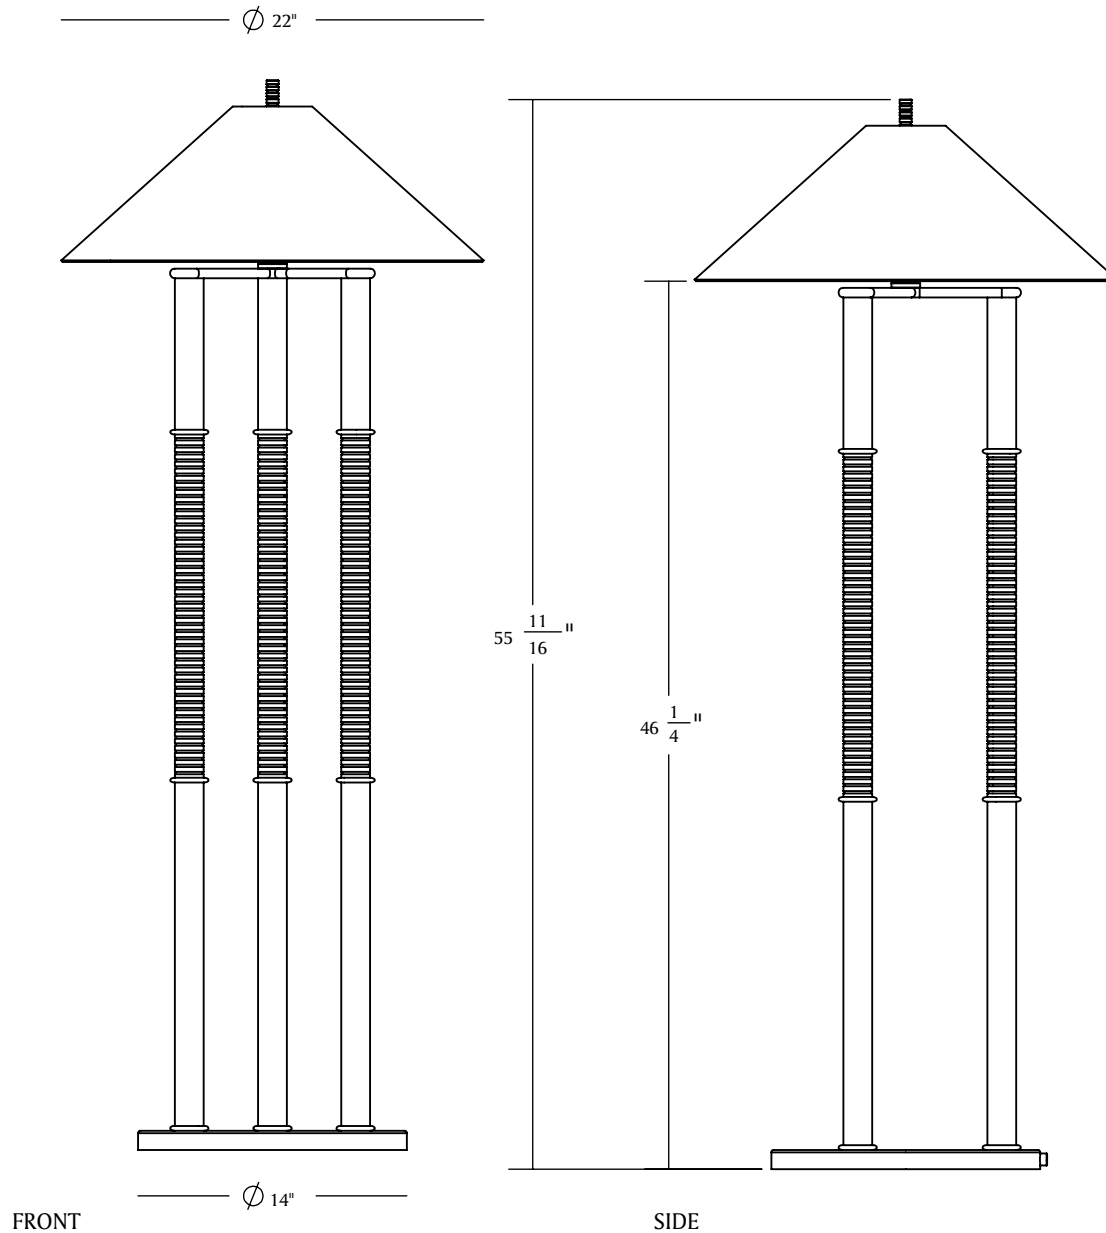

MATERIA

PLATEAU III.F

PLATEAU, at once inspired by antique marine implements and the layered sedimentary landscape of the New England coastline, deftly plays with the proportions of grounded, striated brass columns and visually weightless occasional trays poised to harbor a cocktail or an afternoon read.

The PLATEAU collection's hand made shades cast a luminous aureate glow on their surroundings, highlighting both their function and their presence as sculptural objects.

LEAD TIME:

Approx 12 weeks

LAMPING:

1x A19 E26 Base 11w (75w Equivalent) 2700k Dimmable Led

DIMENSIONS:

Shade: 22" Dia x 8.5" h

Base: 14" Dia x 1" h

Lamp: 55 11/16" OAH

FINISHES

Brass Body: Aged Brass, Aged Silver
Blackened Brass, Un-Lacquered Brass,
Un-Lacquered Brass / Bum (*spindles only*)

Shades: Ivory Linen Exterior / Gold Pony Interior;
Black Linen Exterior / Gold Pony Interior

UL LISTED