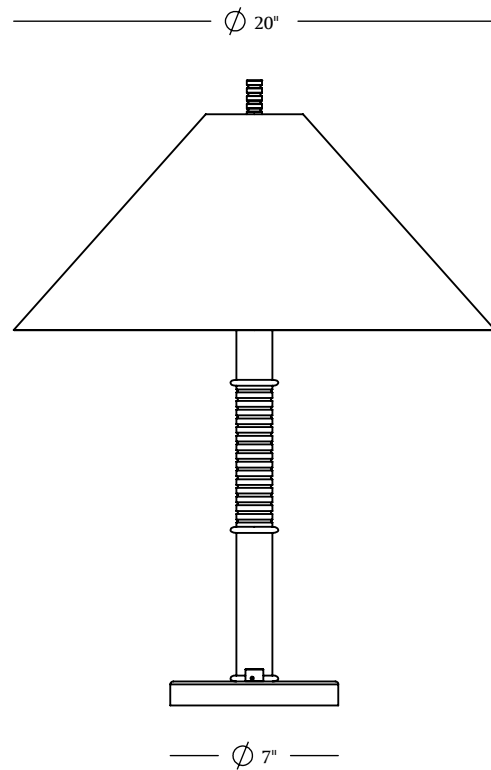

MATERIA

PLATEAU.I.T

MATERIA

FRONT

SIDE

PLATEAU I.T

PLATEAU, at once inspired by antique marine implements and the layered sedimentary landscape of the New England coastline, deftly plays with the proportions of grounded, striated brass columns and visually weightless occasional trays poised to harbor a cocktail or an afternoon read.

1x A19 E26 Base 11w (75w Equivalent) 2700k Dimmable Led

DIMENSIONS:

Shade: 20" Dia x 8.5" h

Base: 7" Dia x 1" h

Lamp: 26 1/16" OAH

FINISHES

Brass Body: Aged Brass, Aged Silver
Blackened Brass, Un-Lacquered Brass,
Un-Lacquered Brass / Bum (*spindles only*)