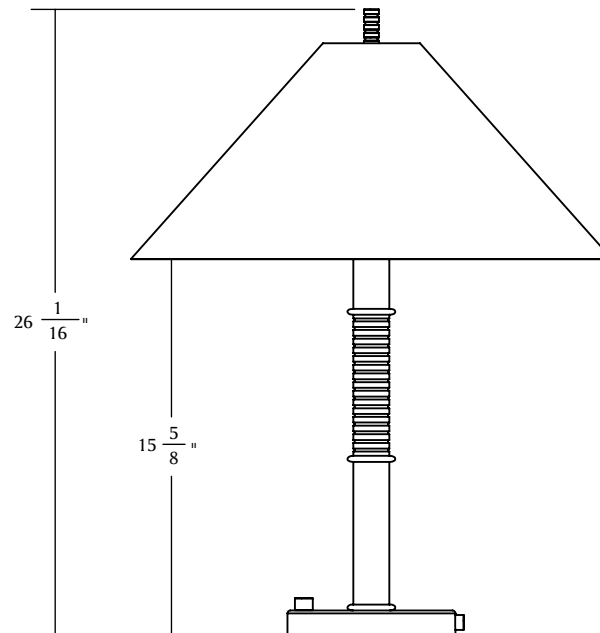

MATERIA

PLATEAU.I.T

MATERIA

FRONT

SIDE

PLATEAU I.T

PLATEAU, at once inspired by antique marine implements and the layered sedimentary landscape of the New England coastline, deftly plays with the proportions of grounded, striated brass columns and visually weightless occasional trays poised to harbor a cocktail or an afternoon read.

1x A19 E26 Base 11w (75w Equivalent) 2700k Dimmable Led

DIMENSIONS:

Shade: 20" Dia x 8.5" h

Base: 7" Dia x 1" h

Lamp: 26 1/16" OAH

FINISHES

Brass Body: Aged Brass, Aged Silver
Blackened Brass, Un-Lacquered Brass,
Un-Lacquered Brass / Bum (*spindles only*)