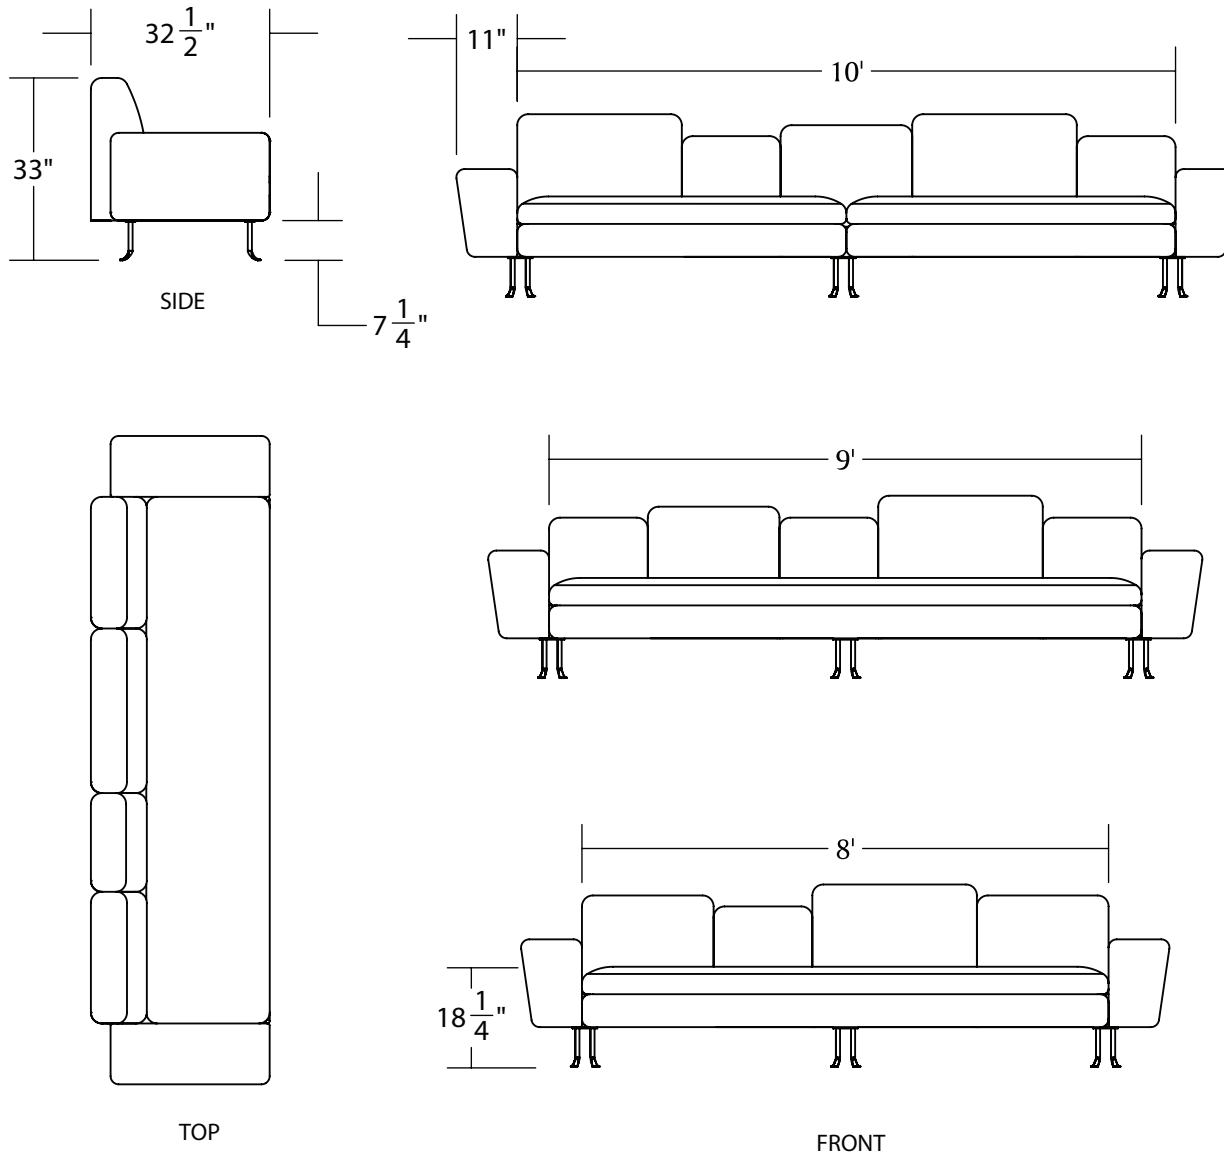

MATERIA

NITA-STRAIGHT

CONFIGURATIONS:

Arced Sofa, Straight Sofa (8', 9', 10' or custom lengths)

LEAD TIME:

Approx 8 weeks from fabric receipt

DIMENSIONS:

Overall Width: 8', 9' or 10' Overall Depth: 32"
Seat Overall Height: 18 1/4" Seat Overall Depth: 22 1/2"
Overall Height: 33" Leg Height: 7 1/4"

MATERIALS:

Feet: blackened steel
Upholstery: C.O.M

YARDAGE:

TBD based on width selected

ORIGIN:

Made in New York of domestic and foreign materials

YEAR:

2020

CUSTOMIZATIONS AVAILABLE UPON REQUEST