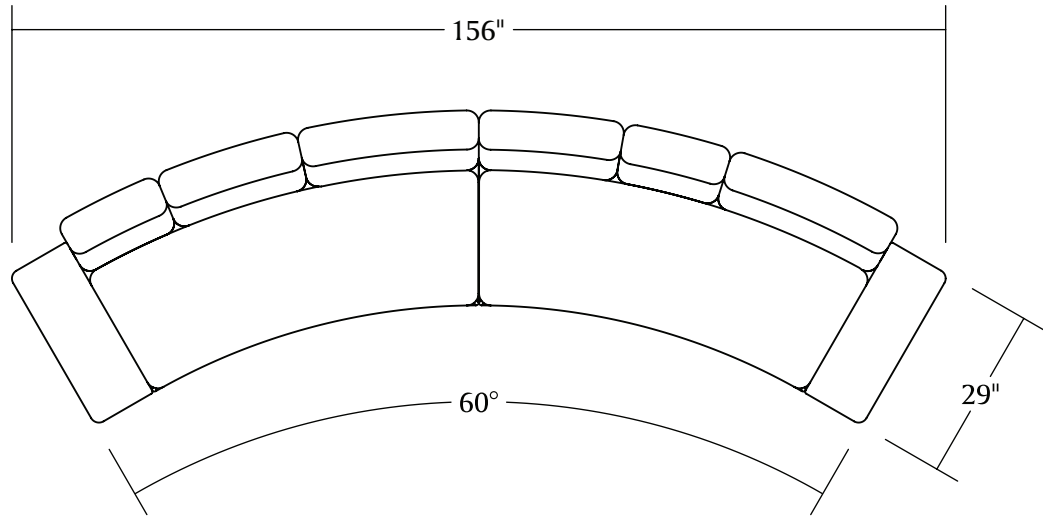

MATERIA

NITA

MATERIA

NITA-ARC

CONFIGURATIONS:

Arced Sofa, Straight Sofa (8', 9', 10' or custom lengths)

LEAD TIME:

Approx 8 weeks from fabric receipt

DIMENSIONS:

Overall Width: 13' Arc Length: 14' Overall Depth: 32"

Overall Height: 18 $\frac{1}{4}$ " Seat Overall Depth: 24"

Seat Overall Height: 33

MATERIALS:

Feet: blackened steel

Upholstery: C.O.M

YARDAGE:

35 yards solid; inquire regarding yardage for print

ORIGIN:

Made in New York of domestic and foreign materials

YEAR:

2020

CUSTOMIZATIONS AVAILABLE UPON REQUEST

MATERIA

NITA-STRAIGHT

CONFIGURATIONS:

Arced Sofa, Straight Sofa (8', 9', 10' or custom lengths)

LEAD TIME:

Approx 8 weeks from fabric receipt

DIMENSIONS:

Overall Width: 8', 9' or 10' Overall Depth: 32"
Seat Overall Height: 18 1/4" Seat Overall Depth: 22 1/2"
Overall Height: 33" Leg Height: 7 1/4"