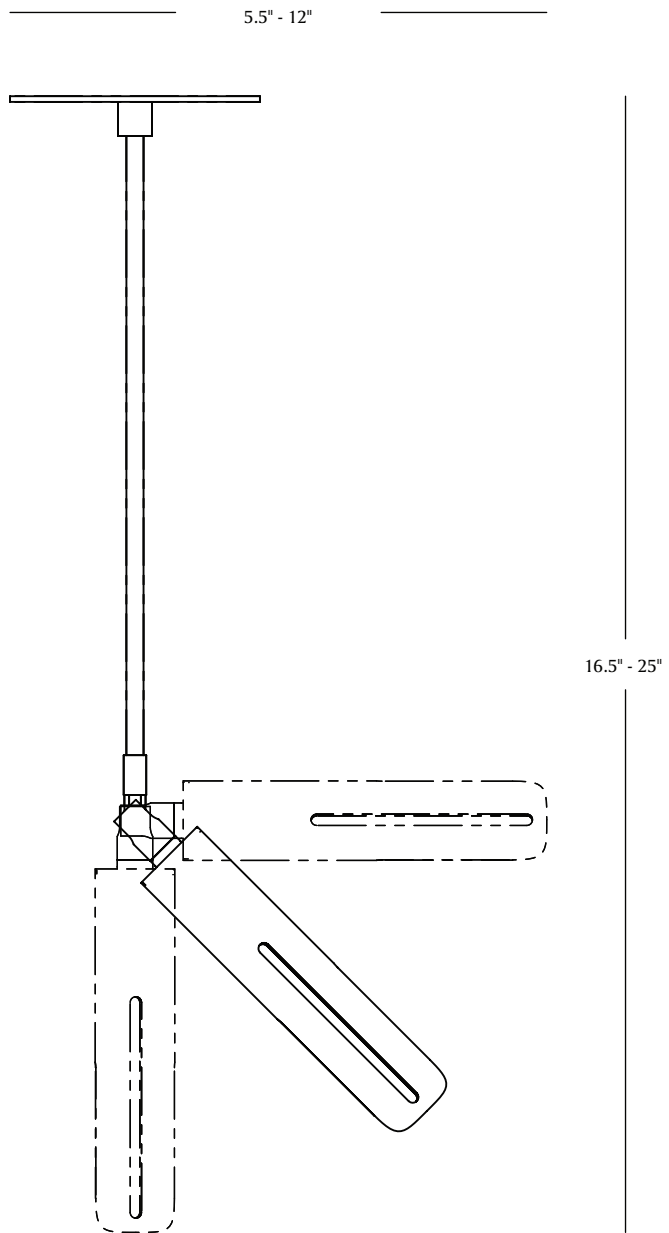

MATERIA

SLICE DROP

LEAD TIME:

Approx 12 weeks

LAMPING:

1x t10 4w led (40w incandescent equivalent) dimmable lamp
(Not included)

120V; 240V available by custom order

DIMENSIONS:

Shade: 1.75" dia x 8" h

Fixture: 5.5" - 12" w x 16.5" - 25" l x 5.5" d

Canopy: 5.5" dia x 1/8" solid flat brass

FINISHES:

Aged brass, aged silver, blackened brass, un-lacquered brass

CUSTOMIZATIONS AVAILABLE UPON REQUEST

UL LISTED