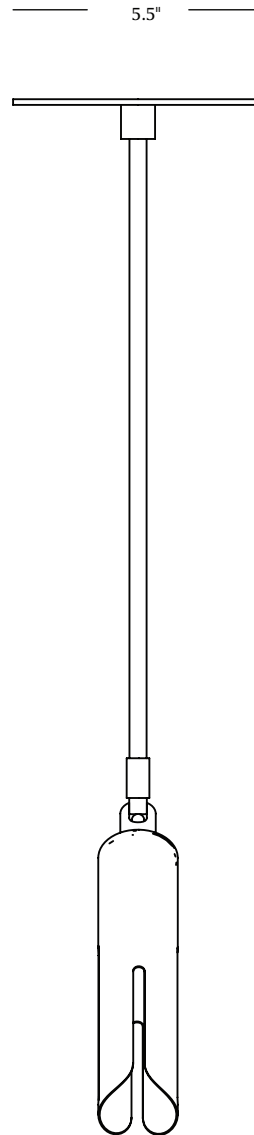

# MATERIA

---

SLICE DROP

# MATERIA

## SLICE DROP

### DIMENSIONS:

Shade: 1.75" dia x 8" h

Fixture: 5.5" - 12" w x 16.5" - 25" l x 5.5" d

Canopy: 5.5" dia x 1/8" solid flat brass