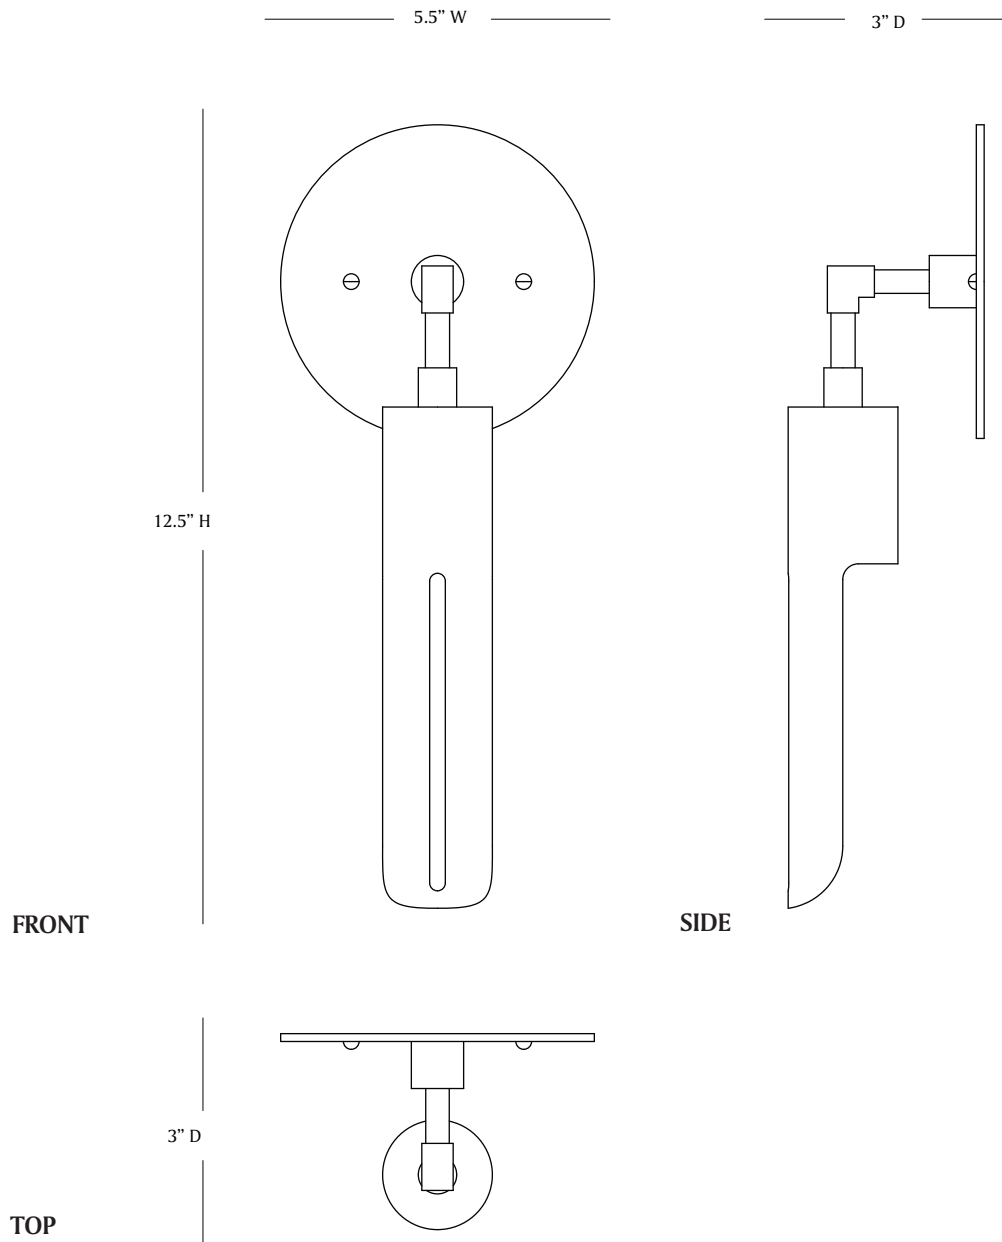

MATERIA

SLICE I

LEAD TIME:

Approx 12 weeks

LAMPING:

1x t10 4w led (40w incandescent equivalent) dimmable lamp
(Not included)

120V; 240V available by custom order

DIMENSIONS:

Shade: 1.75" dia x 8"h

Sconce: 12.5" oah x 5"w x 3"d

Canopy: 5" dia x 1/8" solid flat brass

FINISHES:

Aged brass, aged silver, blackened brass, un-lacquered brass

CUSTOMIZATIONS AVAILABLE UPON REQUEST

UL LISTED