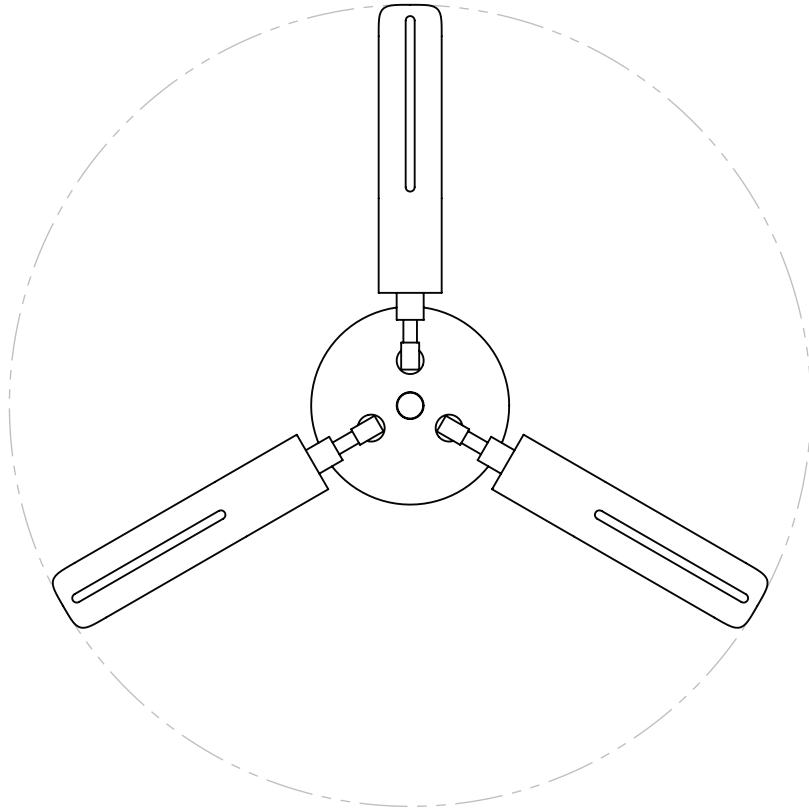

MATERIA

SLICE III

MATERIA

∅ 22"

— 3" —

FRONT

SIDE

SLICE III

LEAD TIME:

Approx 12 weeks

LAMPING:

3x t10 4w led (40w incandescent equivalent) dimmable lamp
(not included)

120V; 240V available by custom order

DIMENSIONS:

Shades: 1.75"dia x 8"h

Fixture: 22"dia x 3"d

Canopy: 5.5"dia x 1/8" solid flat brass

FINISHES:

Aged brass, aged silver, blackened brass, un-lacquered brass

CUSTOMIZATIONS AVAILABLE UPON REQUEST

UL LISTED