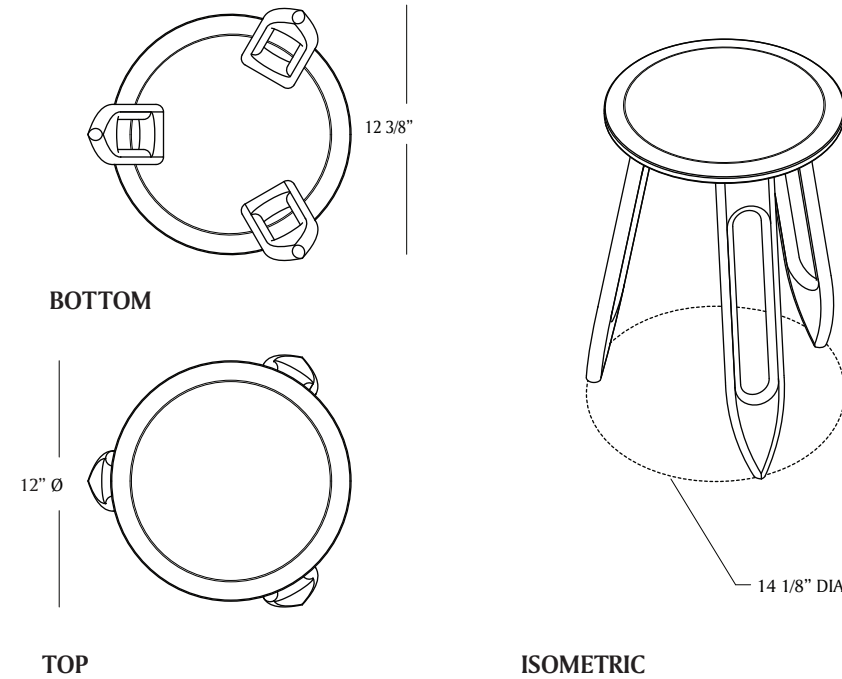

MATERIA

TIBULA - 18

MATERIA

TIBULA 18

LEAD TIME:
Approx 16-20 weeks

DIMENSIONS:
18"h x 12"d x 13" base

MATERIALS:
Black walnut, oxidized black walnut,
ebonized oak, thunderwash ash

CUSTOMIZATIONS AVAILABLE UPON REQUEST