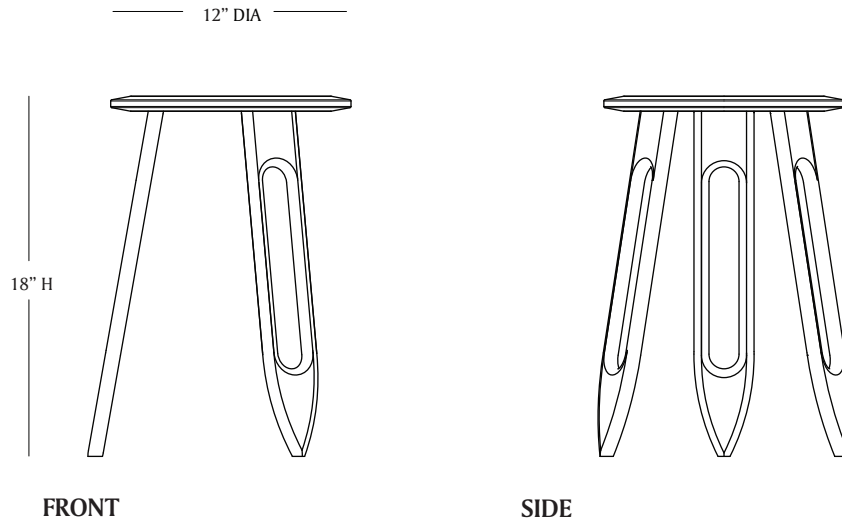

MATERIA

TIBULA - 18

MATERIA

TIBULA 18

LEAD TIME:
Approx 16-20 weeks

DIMENSIONS:
18"h x 12"d x 13" base

MATERIALS:
Black walnut, oxidized black walnut,
ebonized oak, thunderwash ash

CUSTOMIZATIONS AVAILABLE UPON REQUEST