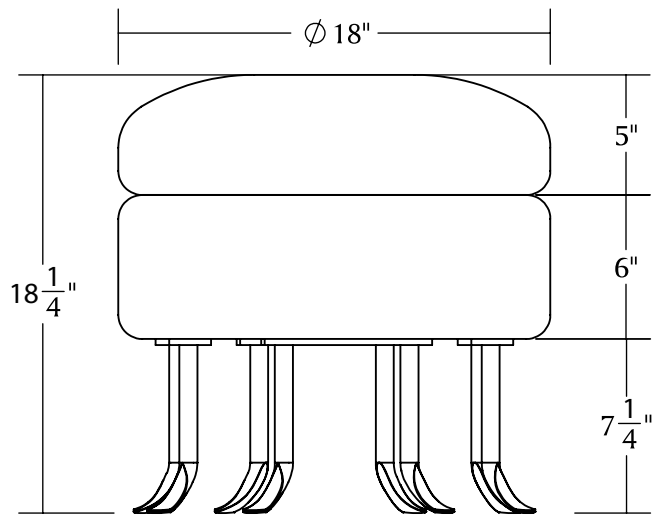

## TITO

**LEAD TIME:**

Approx 8 weeks from fabric receipt

**DIMENSIONS:**

Seat:  $11'' \times 18'' \text{w} \times 18\frac{1}{4}'' \text{h}$

Foot Height:  $7\frac{1}{2}''$

**MATERIALS:**

Feet: blackened steel