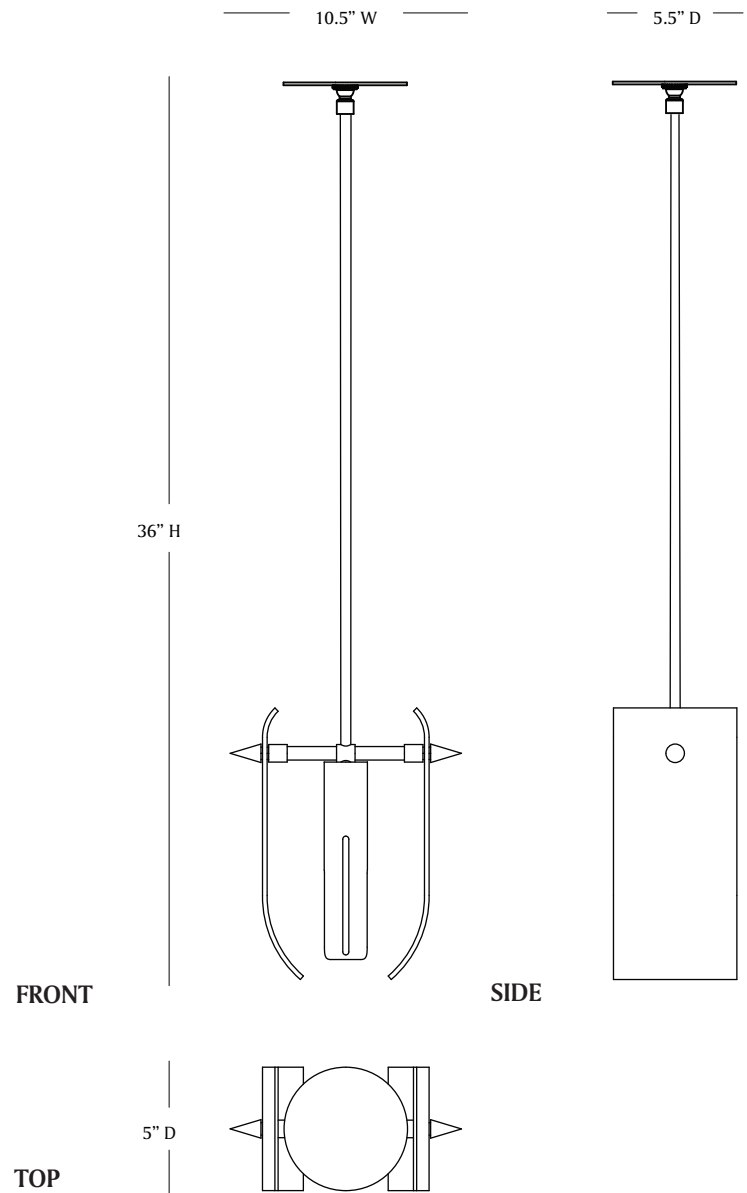

# MATERIA

TOROPENDANT

## TORO PENDANT

**LEAD TIME:**

Approx 12 weeks

**LAMPING:**

1x t10 4w led (40w incandescent equivalent) dimmable lamp  
(not included)

120V; 240V available by custom order

**DIMENSIONS:**

Pendant: 10.5"w x 11"h x 5 "d  
Brass arms: 18"-36"l included: please specify length  
(additional length available for custom fee)  
Canopy: 5.5"dia x 1/8" solid flat brass