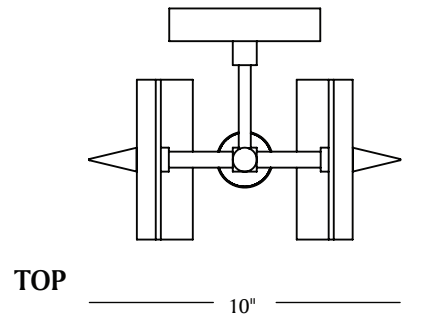

MATERIA

TORO SCONCE

MATERIA

TORO SCONCE

LEAD TIME:
Approx 12 weeks

LAMPING:
1x t10 4w led (40w incandescent equivalent) dimmable lamp
(not included)

120V; 240V available by custom order

DIMENSIONS:
Sconce: 10"w x 24.5"h x 7"d
Canopy: 4.75"w x 9.5"h x .81"d