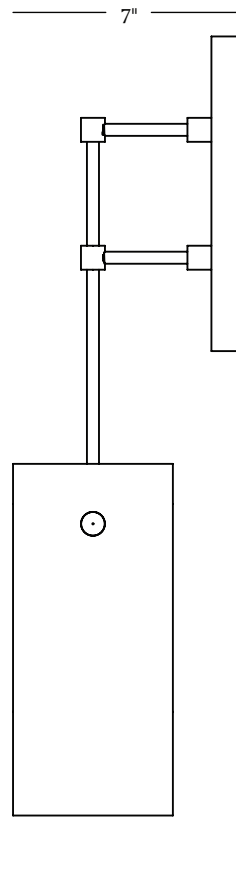

MATERIA

TORO SCONCE

MATERIA

TORO SCONCE

LEAD TIME:
Approx 12 weeks

LAMPING:
1x t10 4w led (40w incandescent equivalent) dimmable lamp
(not included)

120V; 240V available by custom order

DIMENSIONS:
Sconce: 10"w x 24.5"h x 7"d
Canopy: 4.75"w x 9.5"h x .81"d