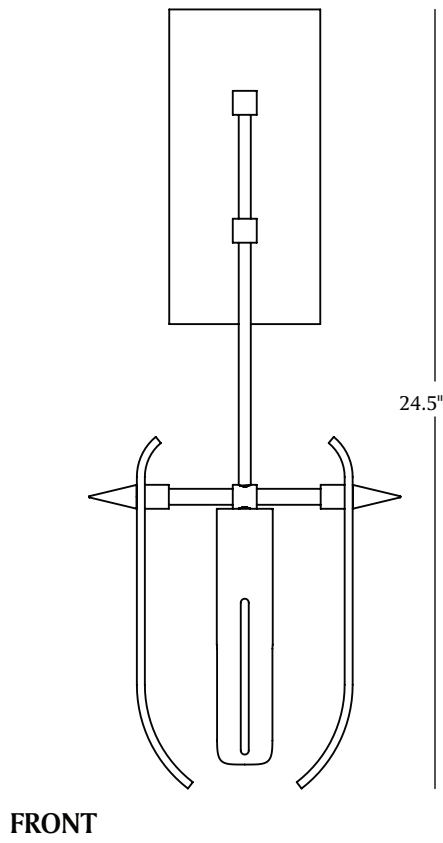

MATERIA

TORO SCONCE

MATERIA

TORO SCONCE

LEAD TIME:
Approx 12 weeks

LAMPING:
1x t10 4w led (40w incandescent equivalent) dimmable lamp
(not included)

120V; 240V available by custom order

DIMENSIONS:
Sconce: 10"w x 24.5"h x 7"d
Canopy: 4.75"w x 9.5"h x .81"d