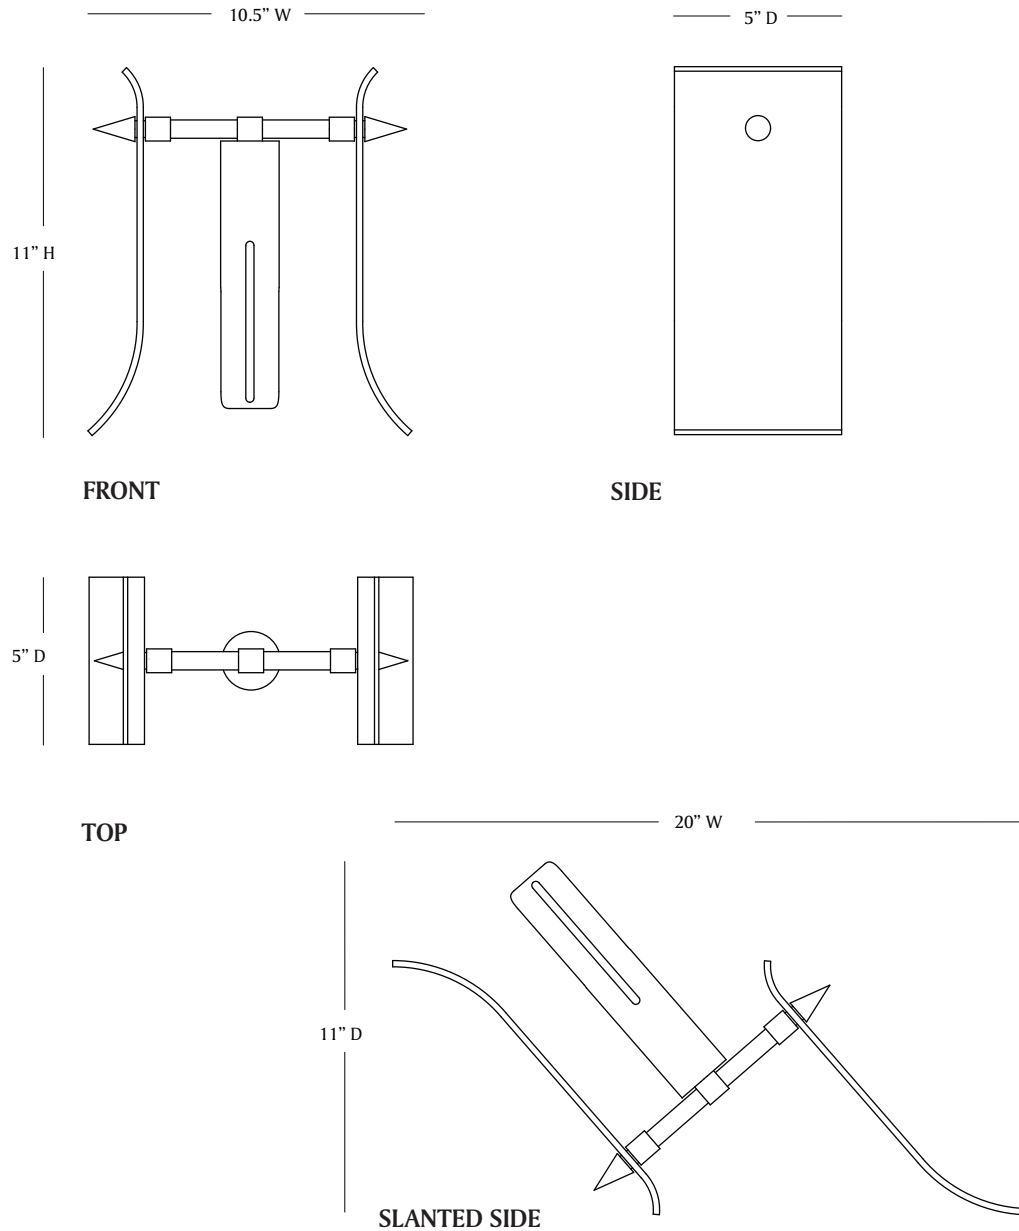

MATERIA

TORO TABLE LAMP

MATERIA

TORO TABLE LAMP

LEAD TIME:

Approx 12 weeks

LAMPING:

1x t10 4w led (40w incandescent equivalent) dimmable lamp
(not included)

120V; 240V available by custom order

DIMENSIONS:

Standing: 10.5"w x 11"h x 5 "d
Slanted: 20"w x 11"h x 5"d

FINISHES:

Porcelain: natural

Hand-fused glass: white iridescent, charcoal iridescent
Aged brass, aged silver, blackened brass, un-lacquered brass