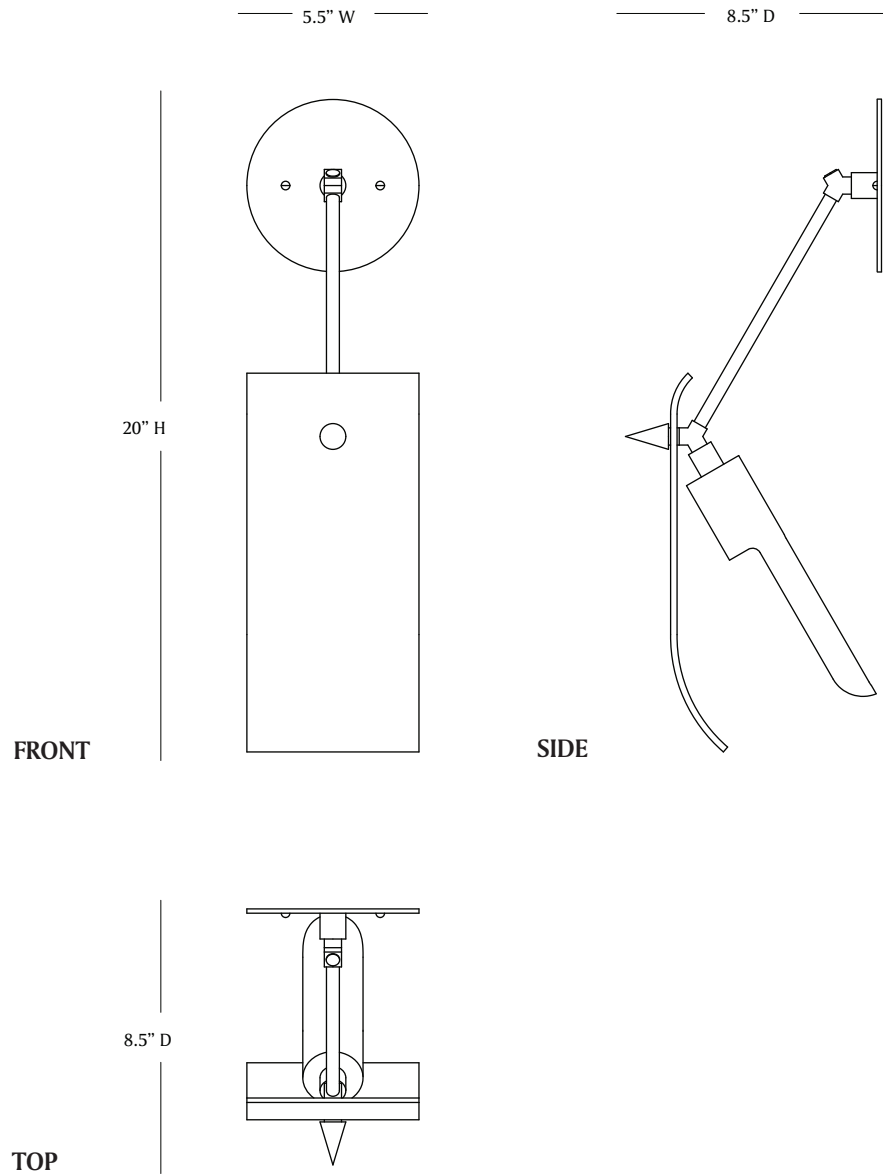

MATERIA

TSURU DROP SCONCE

MATERIA

TSURU DROP SCONCE

LEAD TIME:

Approx 12 weeks

LAMPING:

1x t10 4w led (40w incandescent equivalent) dimmable lamp
(not included)

120V; 240V available by custom order

DIMENSIONS:

Shade: 5"w x 11"h x 1/4"d

Sconce: 20"oah x 5"w x 8.5"d

Canopy: 5.5"dia x 1/8" solid flat brass

FINISHES:

Porcelain: natural

Hand-fused glass: white iridescent, charcoal iridescent