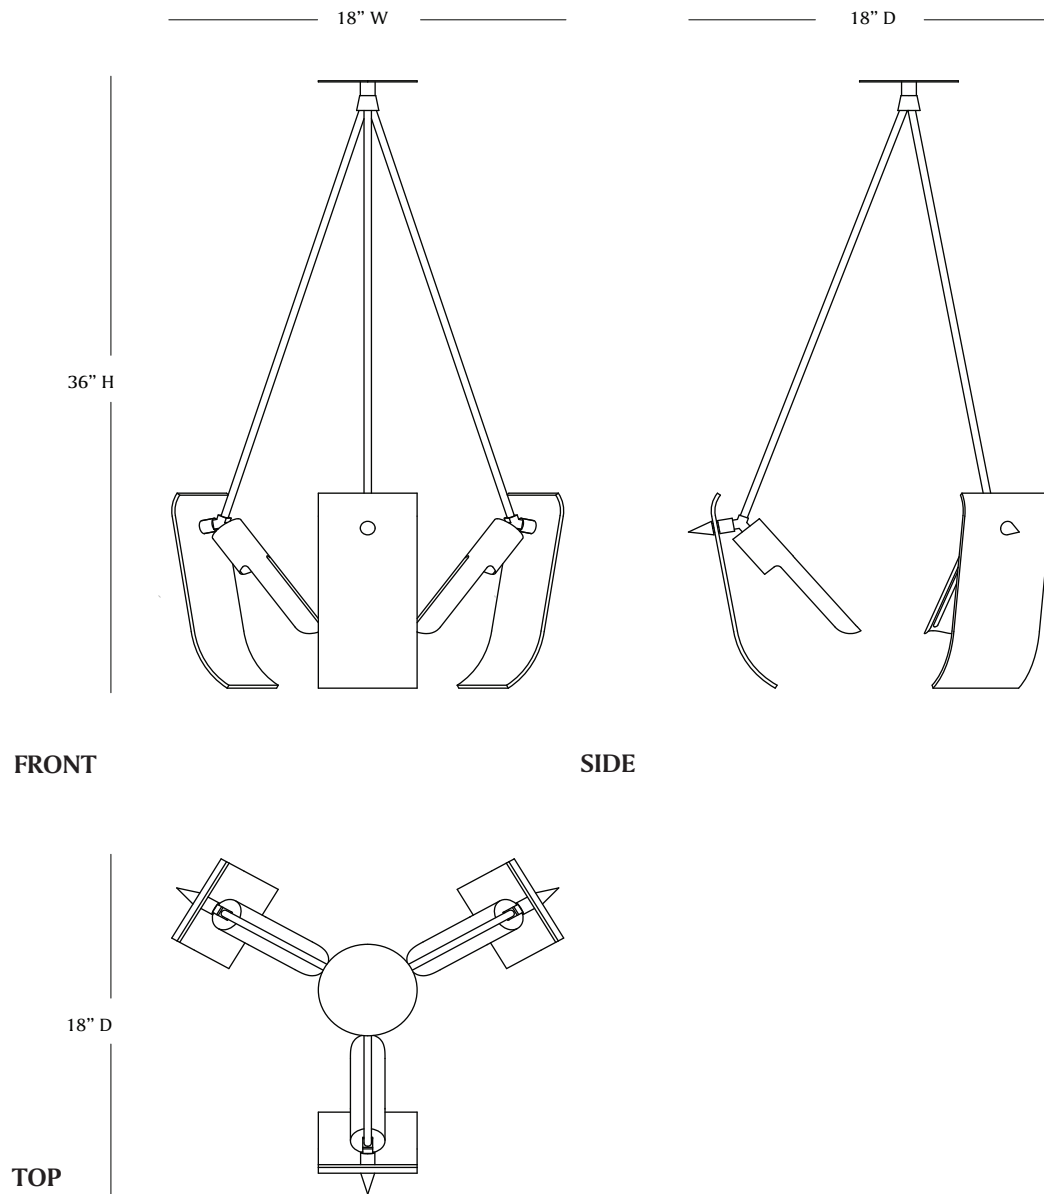

MATERIA

TSURU III FLUSH MOUNT

MATERIA

TSURU III FLUSHMOUNT

LEAD TIME:

Approx 12 weeks

LAMPING:

3x t10 4w led (40w incandescent equivalent) dimmable lamp
(not included)

120V; 240V available by custom order

DIMENSIONS:

Flush mount: 18" w x 36" min oah x 18" d

Brass arm: 24" l

Canopy: 5.5" dia x 1/8" solid flat brass

FINISHES:

Porcelain: natural

Hand-fused glass: white iridescent, charcoal iridescent