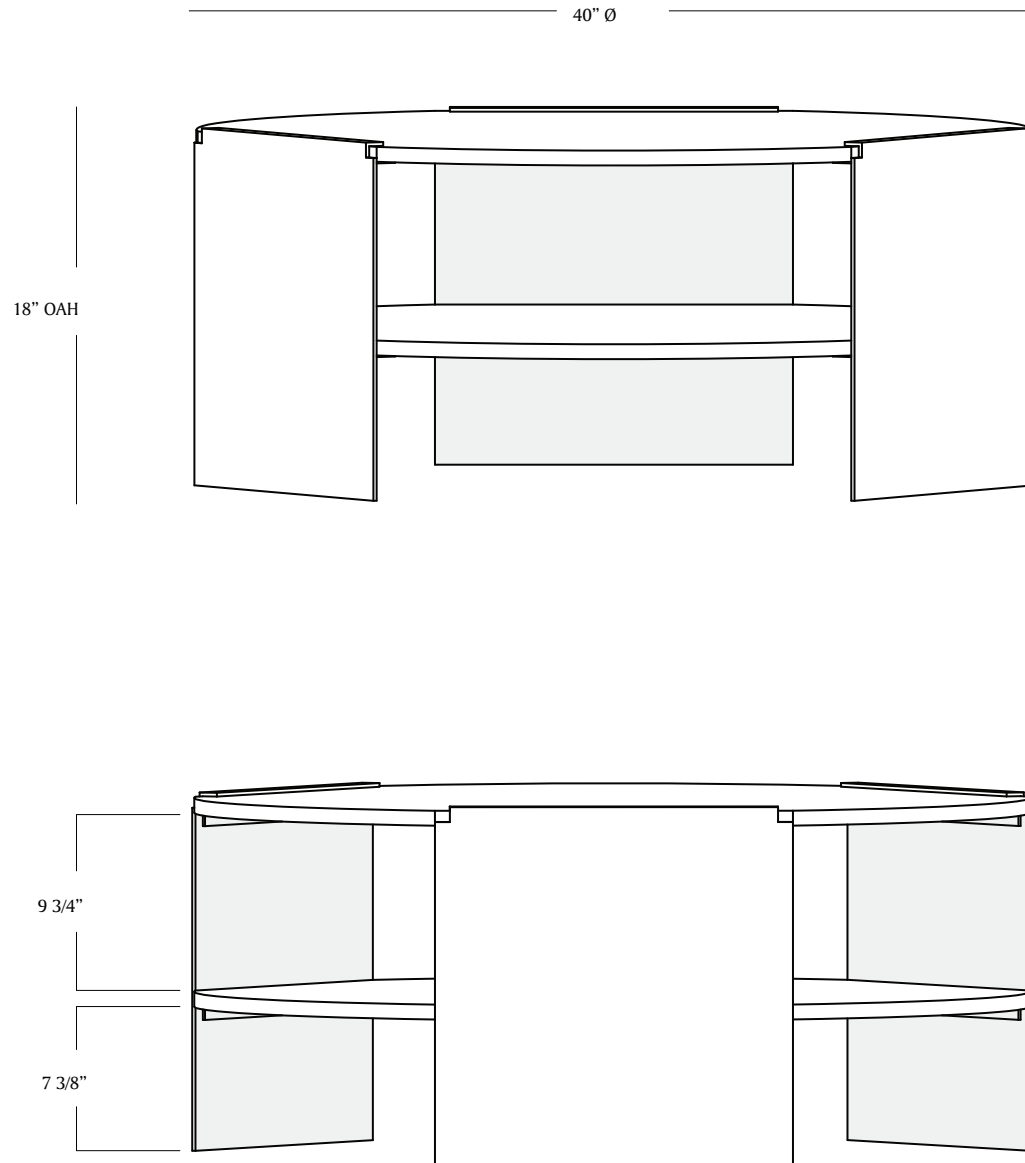

MATERIA

UMBRA

MATERIA

UMBRA

LEAD TIME:
Approx 12-16 weeks

DIMENSIONS:
Table: 40"d x 18"h (shelf 9"h)
Steel legs: 18"w x 18"h

MATERIALS:
Oxidized black walnut, thunderwash ash, black walnut,
carrara marble, lilac marble

Base: blackened steel, matte powder coat, beetroot powder coat

CUSTOMIZATIONS AVAILABLE UPON REQUEST